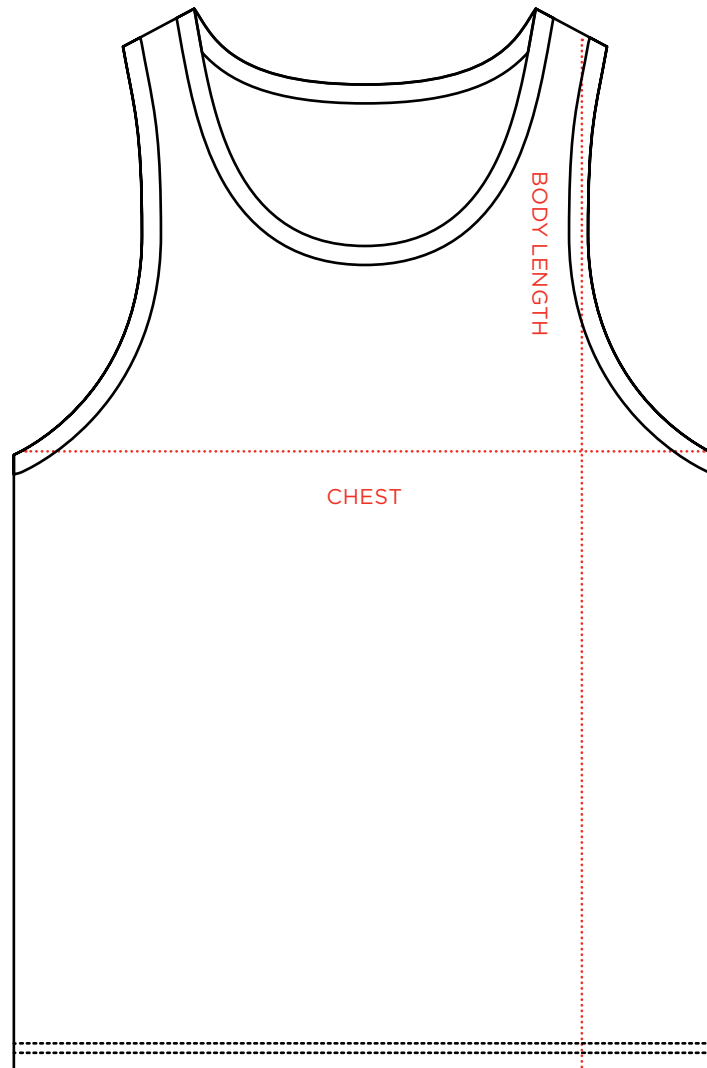

TANK TOP SIZING GUIDE

MEASUREMENTS & SUGGESTED CARE

SIZE	CHEST 1" Below Armhole	BODY LENGTH From HPS*
S	18 1/2"	28"
M	20"	29"
L	21 1/2"	30"
XL	23"	31"
2XL	25"	32"
3XL	27"	32 1/2"

MACHINE WASH COLD

TUMBLE DRY LOW

DO NOT BLEACH

*HPS = High Point Shoulder